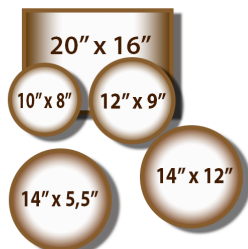

SLEISHMAN DRUMS EUROPE

Sleishman Pro Series Maple Walnut Stain

Bop Kit

4 Pieces

- 12 x 9 Tom
- 14 x 12 Floor tom
- 18 x 14 Bass
- 14 x 5,5 Snare

Fusion Kit

5 Pieces

- 10 x 8, 12 x 9 Toms
- 14 x 12 Floor tom
- 20 x 16 Bass
- 14 x 5,5 Snare

Rock Kit

5 Pieces

- 12 x 9 Tom
- 14 x 12, 16 x 14 Floor toms
- 22 x 18 Bass
- 14 x 6,5 Snare

Studio Kit

6 Pieces

- 10 x 8, 12 x 9 Toms
- 14 x 12, 16 x 14 Floor toms
- 22 x 18 Bass
- 14 x 6,5 Snare

All Sleishman Pro Series drum is made of Class A American Maple and standard fitted with Remo heads. Cymbals are not included