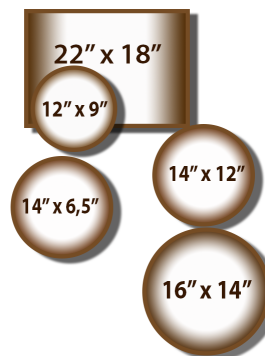

SLEISHMAN DRUMS EUROPE

Sleishman Pro Series Maple Walnut Stain

Bop Kit

4 Pieces

- 12 x 9 Tom
- 14 x 12 Floor tom
- 18 x 14 Bass
- 14 x 5,5 Snare

Fusion Kit

5 Pieces

- 10 x 8, 12 x 9 Toms
- 14 x 12 Floor tom
- 20 x 16 Bass
- 14 x 5,5 Snare

Rock Kit

5 Pieces

- 12 x 9 Tom
- 14 x 12, 16 x 14 Floor toms
- 22 x 18 Bass
- 14 x 6,5 Snare

Studio Kit

6 Pieces

- 10 x 8, 12 x 9 Toms
- 14 x 12, 16 x 14 Floor toms
- 22 x 18 Bass
- 14 x 6,5 Snare

All Sleishman Pro Series drum is made of Class A American Maple and standard fitted with Remo heads. Cymbals are not included