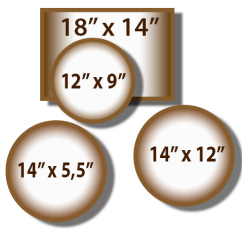

SLEISHMAN DRUMS EUROPE

Sleishman Pro Series Maple Walnut Stain

Bop Kit

4 Pieces

- 12 x 9 Tom
- 14 x 12 Floor tom
- 18 x 14 Bass
- 14 x 5,5 Snare

Fusion Kit

5 Pieces

- 10 x 8, 12 x 9 Toms
- 14 x 12 Floor tom
- 20 x 16 Bass
- 14 x 5,5 Snare

Rock Kit

5 Pieces

- 12 x 9 Tom
- 14 x 12, 16 x 14 Floor toms
- 22 x 18 Bass
- 14 x 6,5 Snare

Studio Kit

6 Pieces

- 10 x 8, 12 x 9 Toms
- 14 x 12, 16 x 14 Floor toms
- 22 x 18 Bass
- 14 x 6,5 Snare

All Sleishman Pro Series drum is made of Class A American Maple and standard fitted with Remo heads. Cymbals are not included