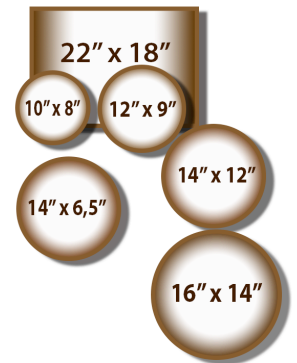

SLEISHMAN DRUMS EUROPE

Sleishman Pro Series Maple Walnut Stain

Bop Kit

4 Pieces

- 12 x 9 Tom
- 14 x 12 Floor tom
- 18 x 14 Bass
- 14 x 5,5 Snare

Fusion Kit

5 Pieces

- 10 x 8, 12 x 9 Toms
- 14 x 12 Floor tom
- 20 x 16 Bass
- 14 x 5,5 Snare

Rock Kit

5 Pieces

- 12 x 9 Tom
- 14 x 12, 16 x 14 Floor toms
- 22 x 18 Bass
- 14 x 6,5 Snare

Studio Kit

6 Pieces

- 10 x 8, 12 x 9 Toms
- 14 x 12, 16 x 14 Floor toms
- 22 x 18 Bass
- 14 x 6,5 Snare

All Sleishman Pro Series drum is made of Class A American Maple and standard fitted with Remo heads. Cymbals are not included