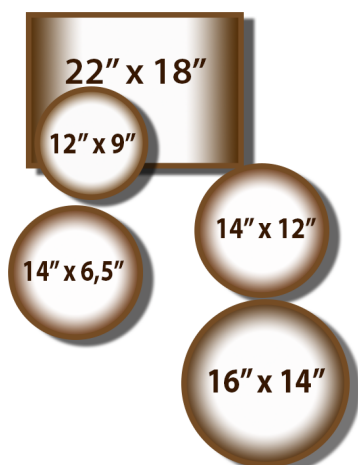

SLEISHMAN
DRUMS EUROPE

Sleishman Pro Series

Maple Matte Black
Rock Kit

Rock Kit

Rock Kit

5 Pieces:

- 12 x 9 Tom
- 14 x 12, 16 x 14 Floor toms
- 22 x 18 Bass
- 14 x 6,5 Snare

Shells colours:

Hardware choice:

Solid and built to be on the stage, the Rock kit is a great upgrade for the serious teen and ideal for the gigging drummer. With 2 floor toms you are open to versatility within your set up. If space is an issue, just grab your rack tom and 14" floor tom. If not take the rack and 16" floor.... or.....go all out and take BOTH!!